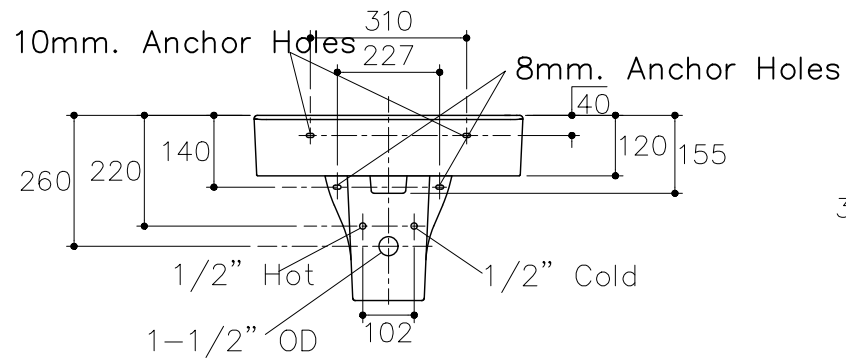

Dimensions are approximate.

Unit: mm.

Finished Floor

SKU	K-20843X-1-WK/K-20844
Name	FERN
Description	PEDESTAL LAVATORY

KARAT

* The recommended dimension for installation can be adjusted according to user preferences