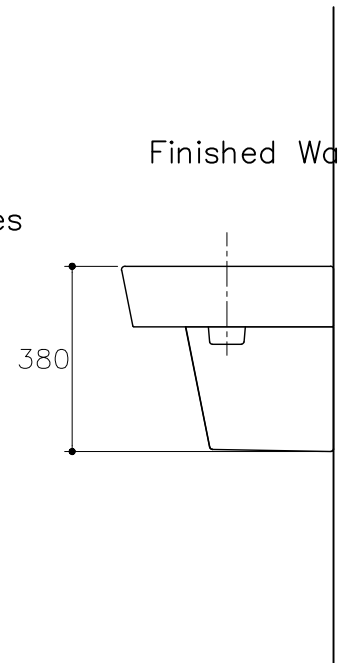

Dimensions are approximate.

Unit: mm.

Finished Floor

SKU	K-20843X-1-WK/K-20844
Name	FERN
Description	PEDESTAL LAVATORY

KARAT

* The recommended dimension for installation can be adjusted according to user preferences