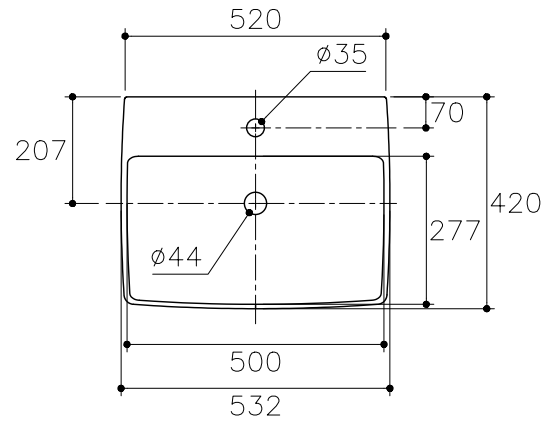

Dimensions are approximate.

Unit: mm.

Finished Floor

SKU	K-20843X-1-WK/K-20844
Name	FERN
Description	PEDESTAL LAVATORY

KARAT

* The recommended dimension for installation can be adjusted according to user preferences